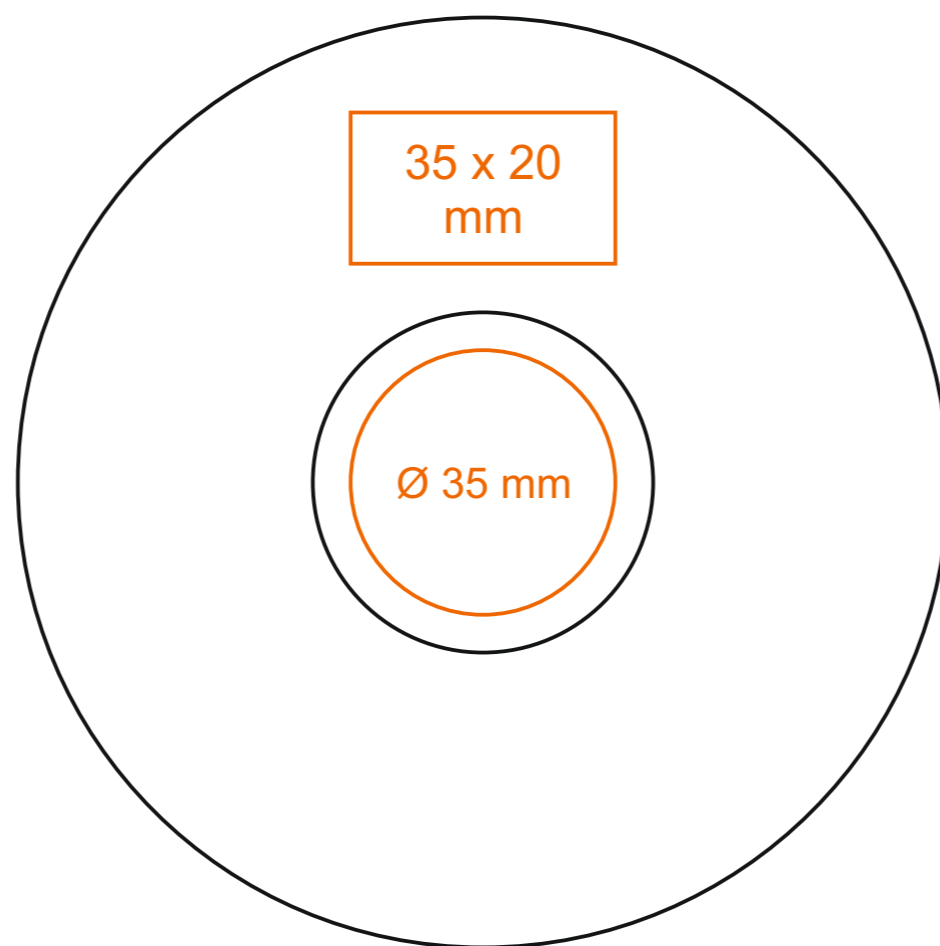

C_248 O'le Espresso Set

100 ml / h: 70 mm / Ø 58 mm

saucer Ø 120 mm

Imprint on the inside
Imprint on the bottom outside

- 25 x 10 mm
- Ø 20 mm

*In the case of projects for transfer print running outside of the standard print area, please contact our sales department.

[How to prepare print material](#)

meaning

- Transfer Print
- Sensitive Touch