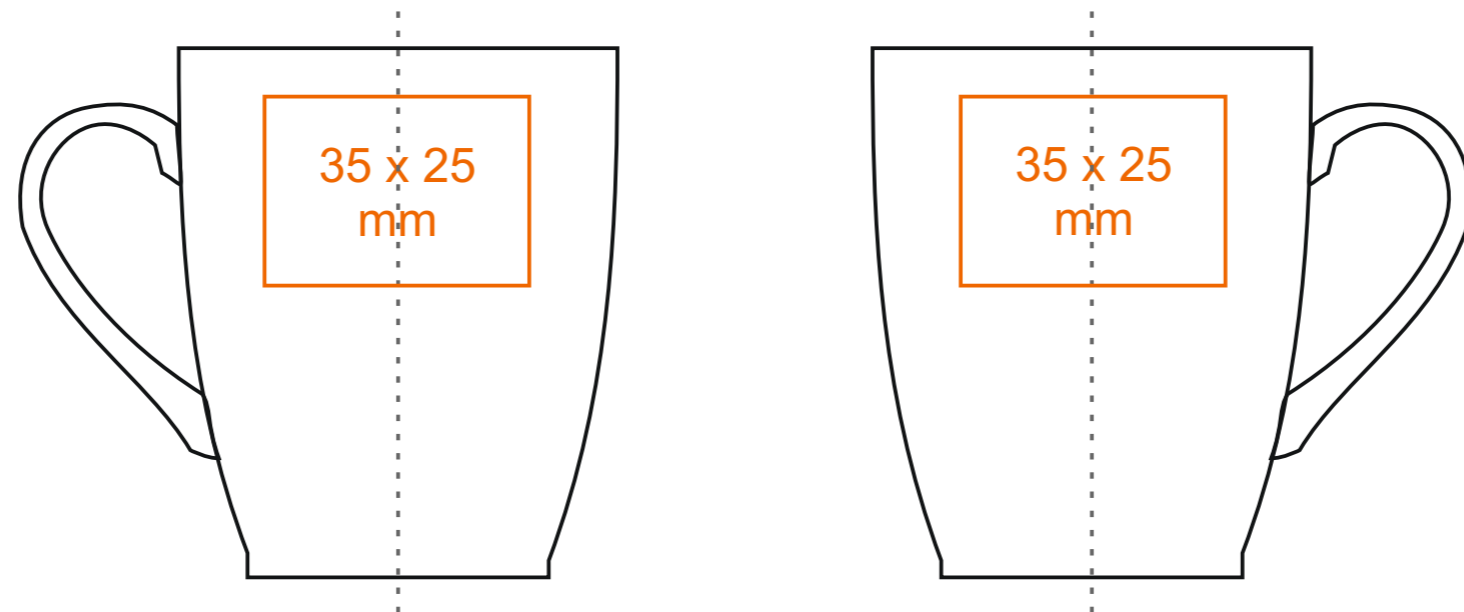

C_248 O'le Espresso Set

100 ml / h: 70 mm / Ø 58 mm

saucer Ø 120 mm

Imprint on the inside
Imprint on the bottom outside

- 25 x 10 mm
- Ø 20 mm

*In the case of projects for transfer print running outside of the standard print area, please contact our sales department.

[How to prepare print material](#)

meaning

- Transfer Print
- Sensitive Touch