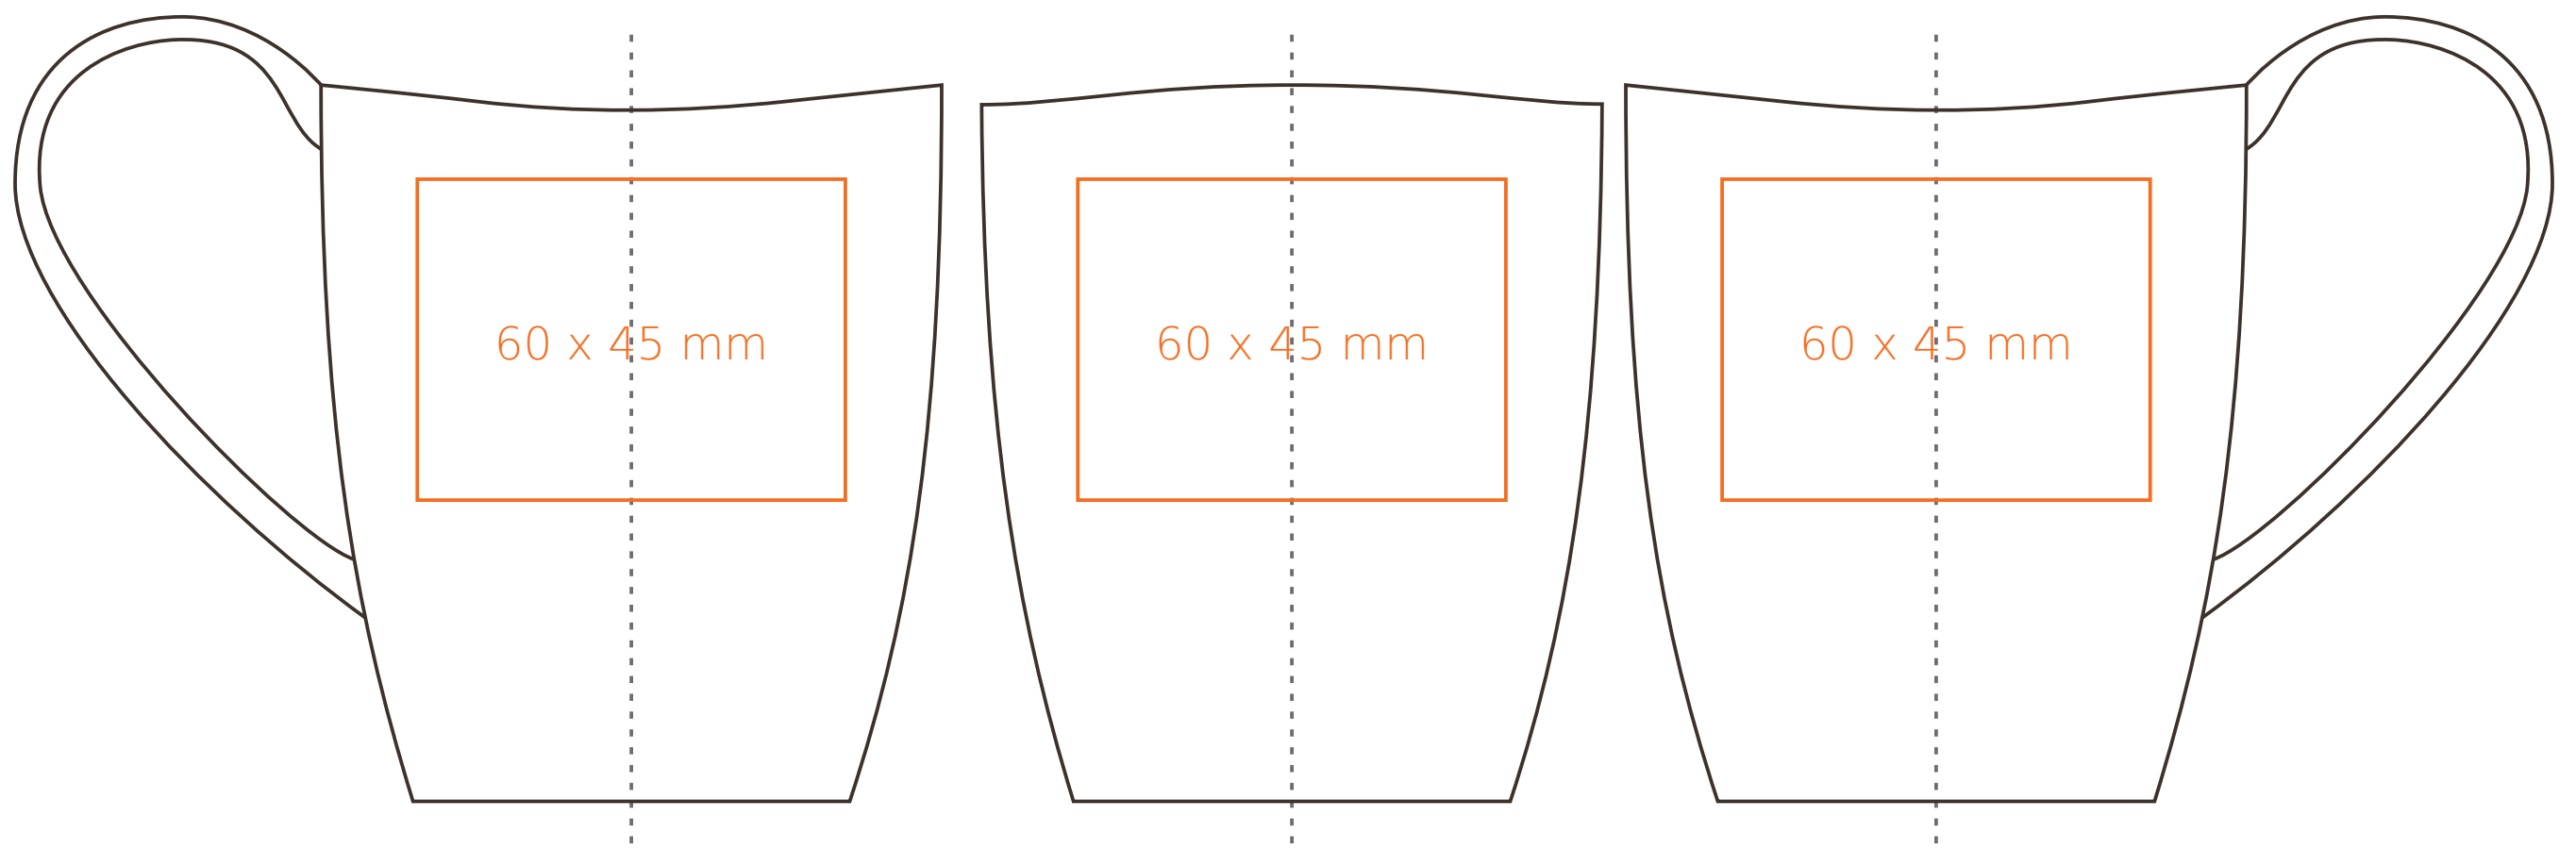

M/037 **Star**

280 ml / h: 99 mm / Ø 84 mm

Imprint on the handle	- 50 x 10 mm
Imprint on the inside	- 50 x 10 mm
Imprint on the bottom inside	- Ø 40 mm
Imprint on the bottom outside	- Ø 40 mm

*In the case of projects for transfer print running outside of the standard print area, please contact our sales department.

[How to prepare print material](#)

meaning

— Transfer Print
— Sensitive Touch