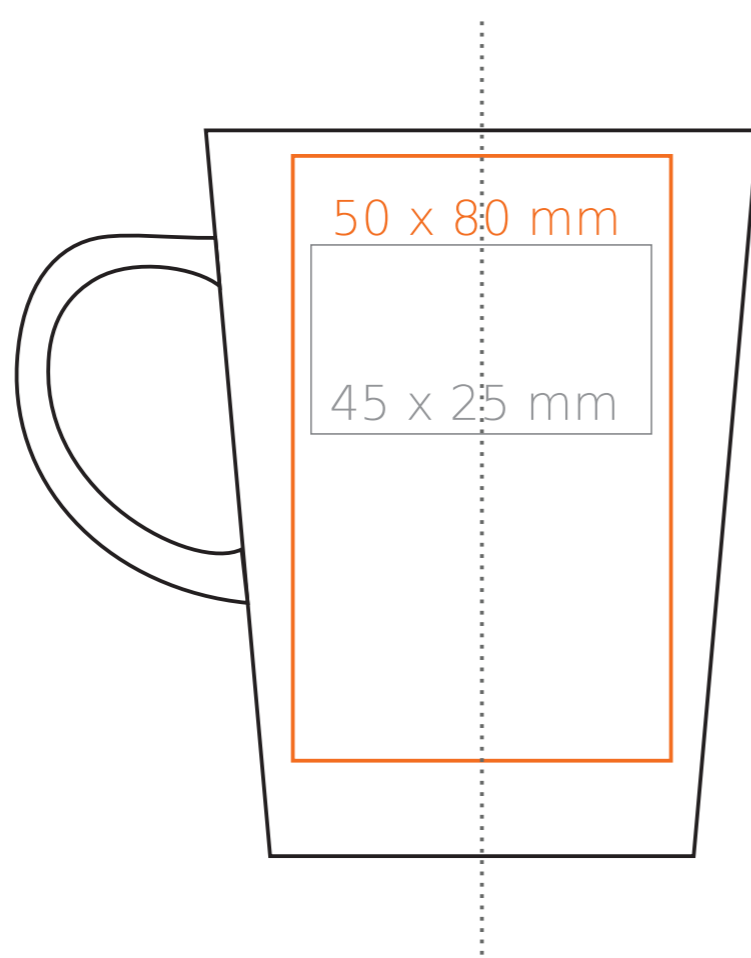

# M/127 Victor

240 ml / h: 96 mm / Ø 79 mm

- |                               |              |
|-------------------------------|--------------|
| Imprint on the handle         | - 50 x 10 mm |
| Imprint on the inside         | - 40 x 20 mm |
| Imprint on the bottom inside  | - Ø 30 mm    |
| Imprint on the bottom outside | - Ø 30 mm    |