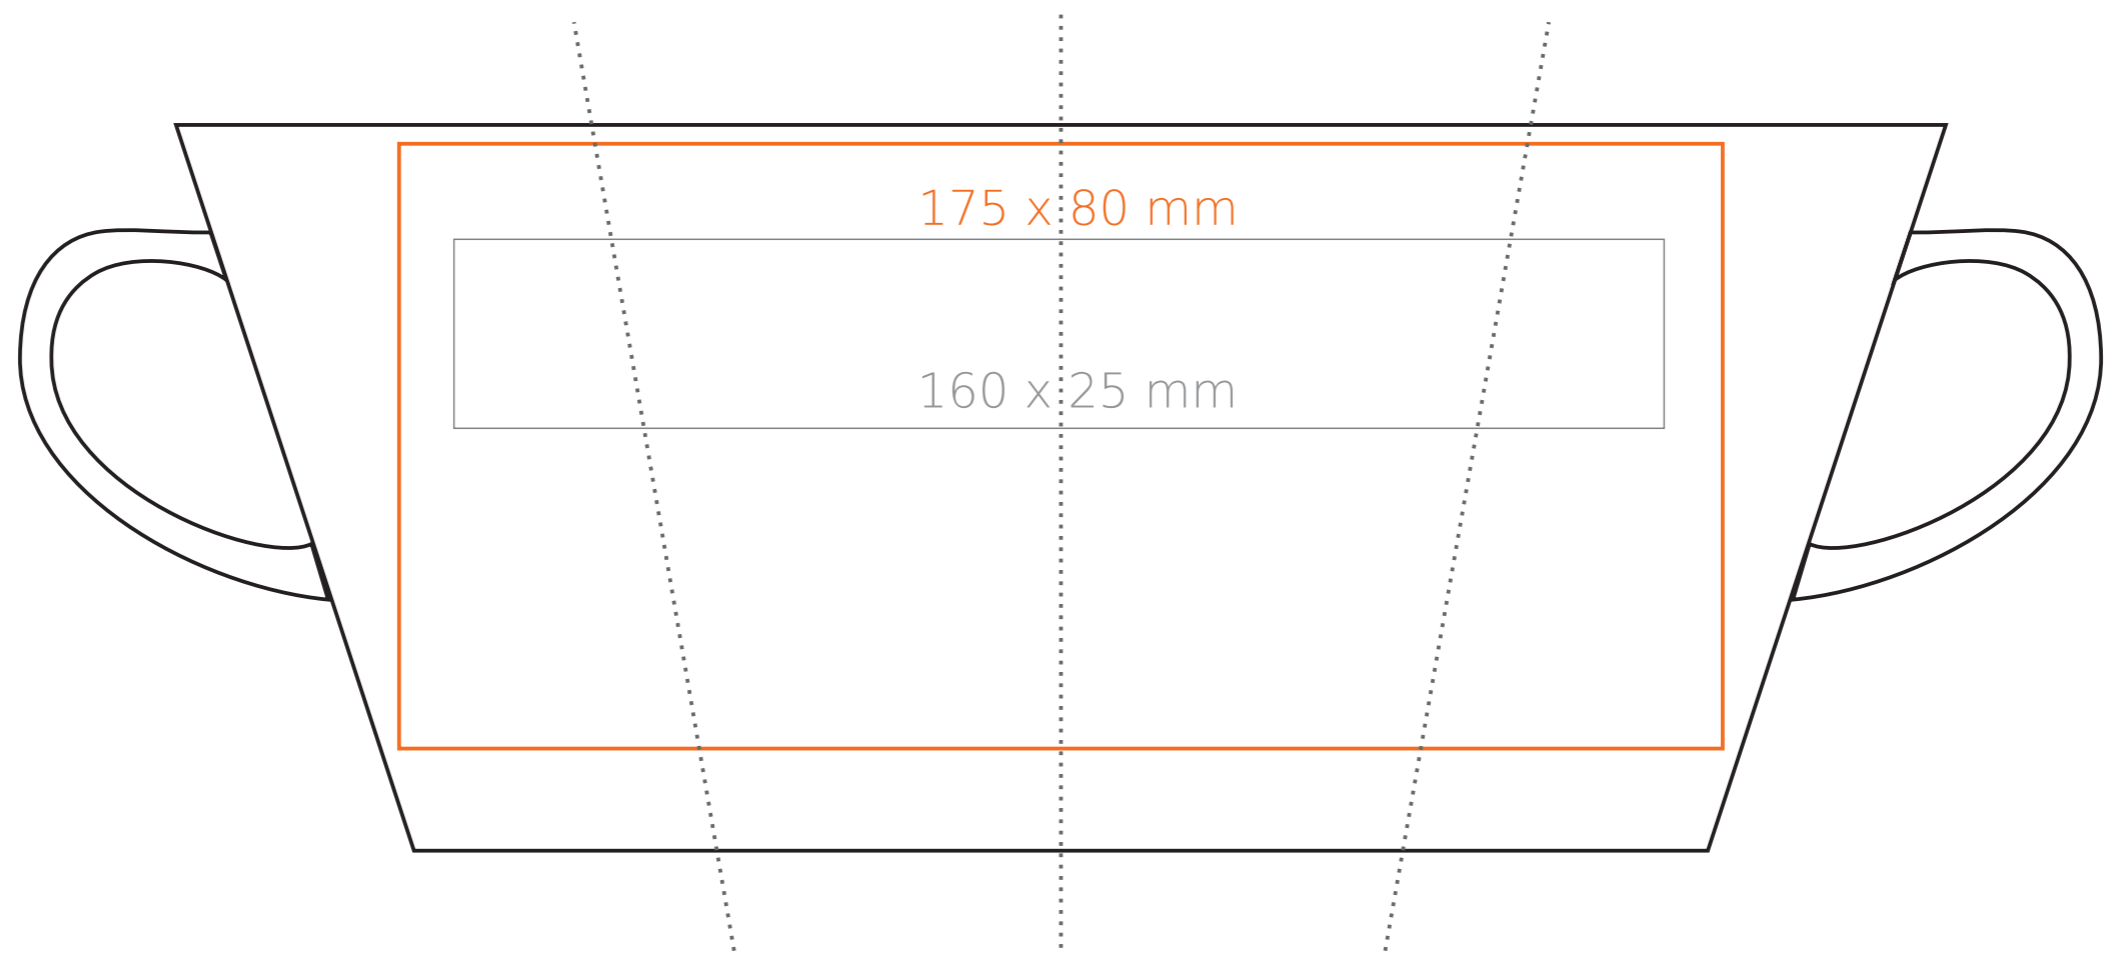

# M/127 Victor

240 ml / h: 96 mm / Ø 79 mm

- |                               |              |
|-------------------------------|--------------|
| Imprint on the handle         | - 50 x 10 mm |
| Imprint on the inside         | - 40 x 20 mm |
| Imprint on the bottom inside  | - Ø 30 mm    |
| Imprint on the bottom outside | - Ø 30 mm    |