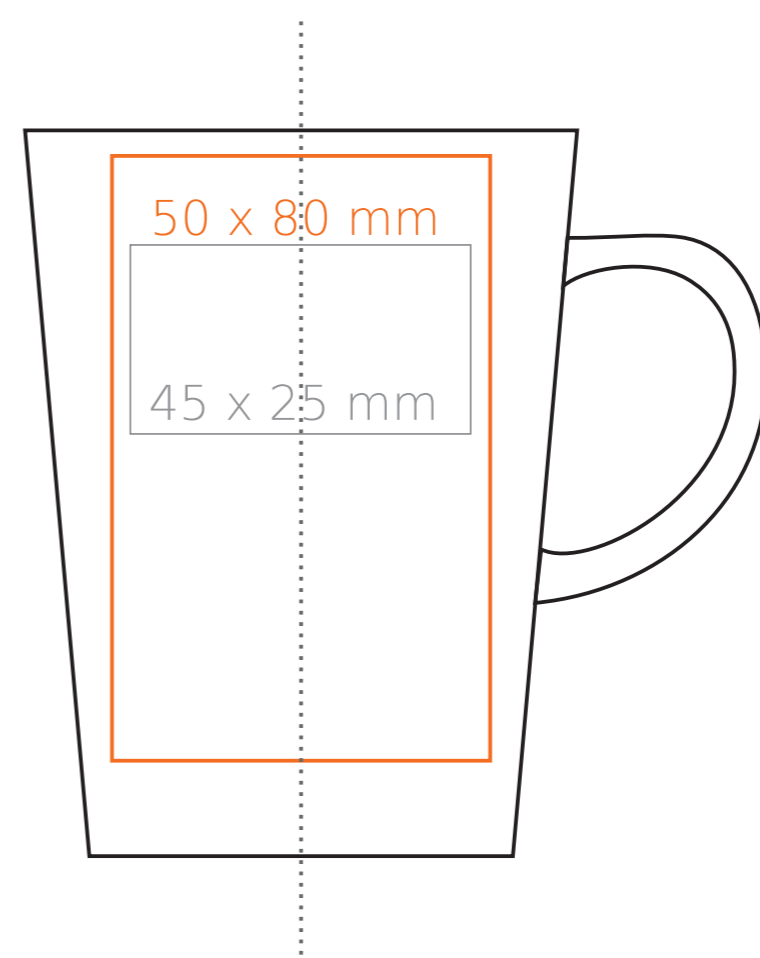

# M/127 Victor

240 ml / h: 96 mm / Ø 79 mm

- |                               |              |
|-------------------------------|--------------|
| Imprint on the handle         | - 50 x 10 mm |
| Imprint on the inside         | - 40 x 20 mm |
| Imprint on the bottom inside  | - Ø 30 mm    |
| Imprint on the bottom outside | - Ø 30 mm    |