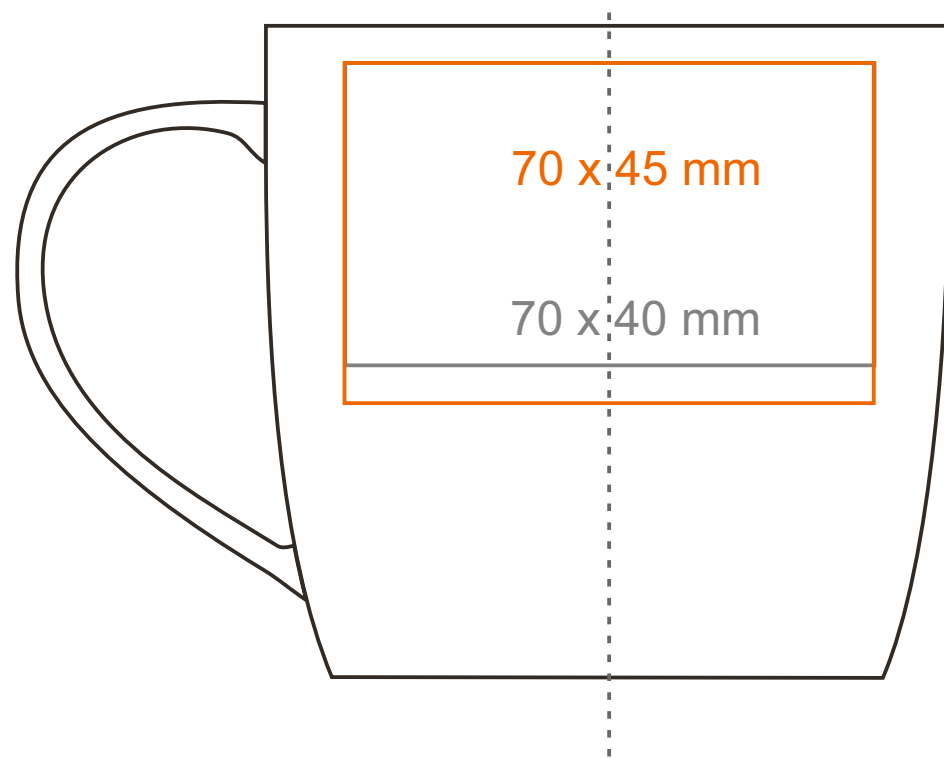

# M\_137 Handy Cool

320 ml / h: 85 mm / Ø 90 mm

Imprint on the handle  
 Imprint on the inside  
 Imprint on the bottom inside  
 Imprint on the bottom outside

- 50 x 10 mm
- 50 x 20 mm
- Ø 40 mm
- Ø 45 mm