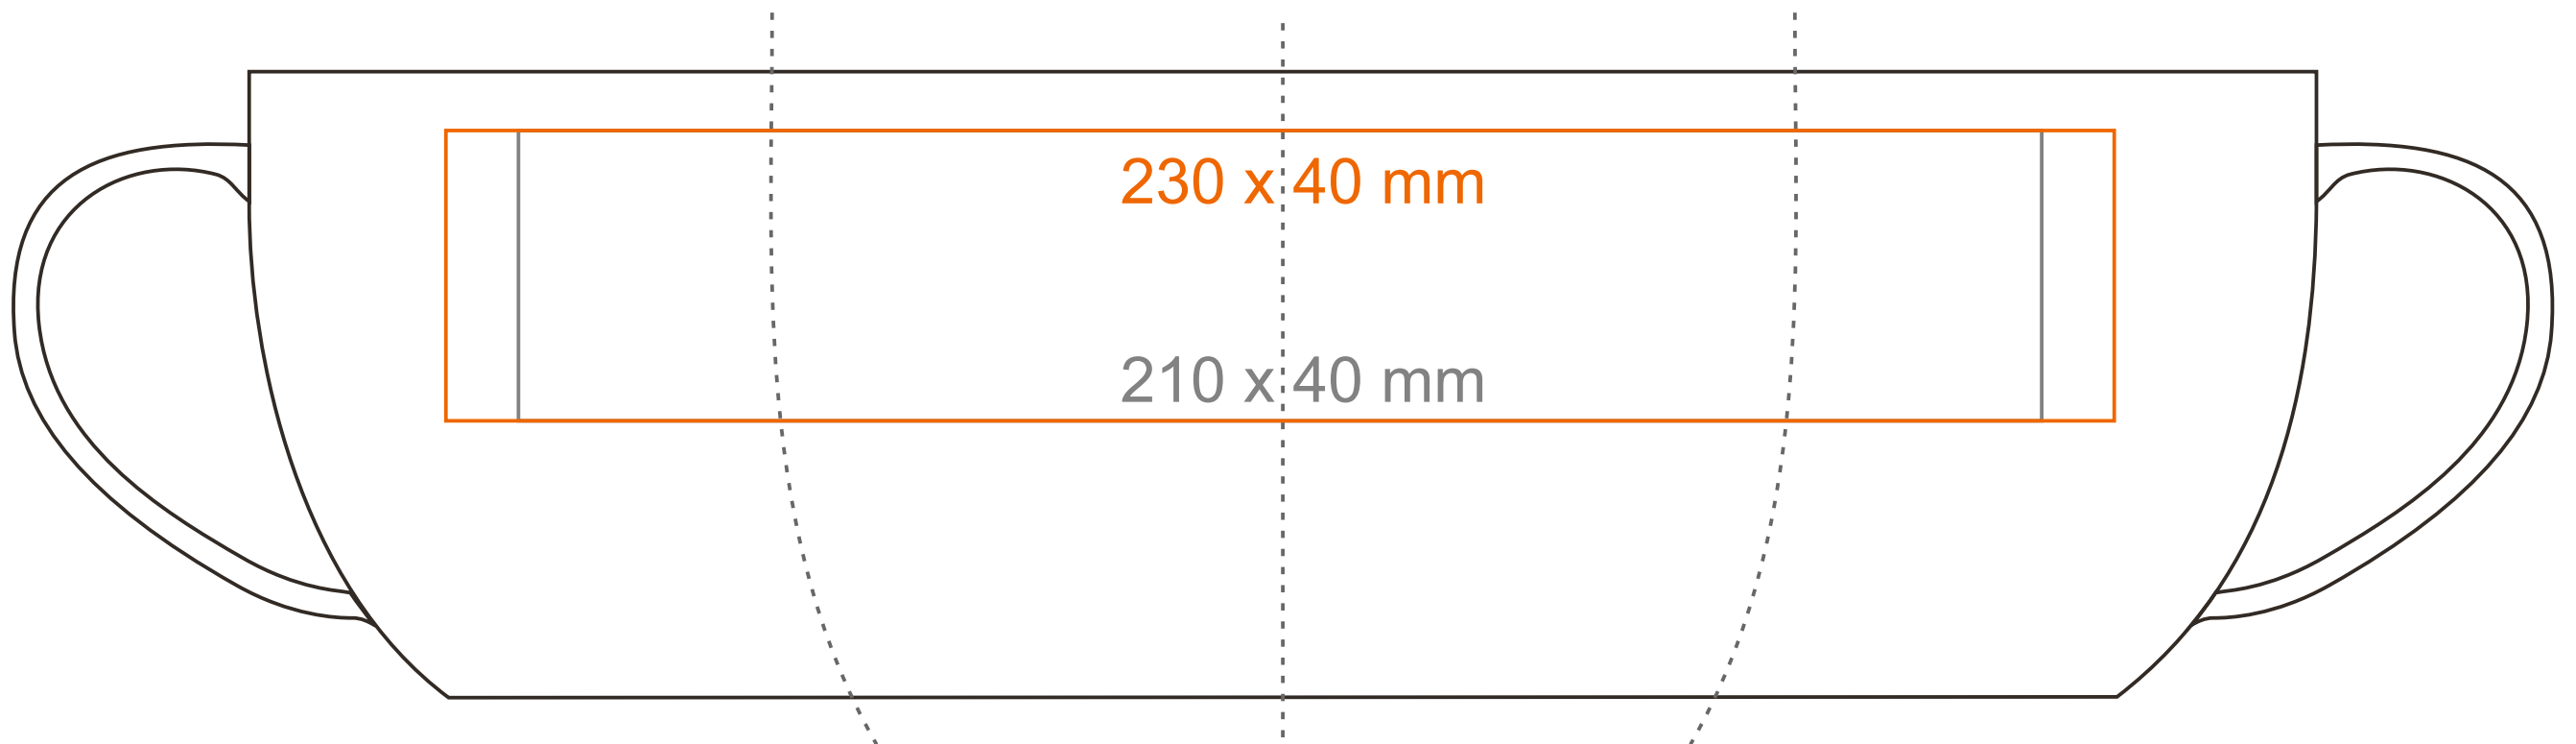

# M\_137 Handy Cool

320 ml / h: 85 mm / Ø 90 mm

Imprint on the handle  
 Imprint on the inside  
 Imprint on the bottom inside  
 Imprint on the bottom outside

- 50 x 10 mm
- 50 x 20 mm
- Ø 40 mm
- Ø 45 mm