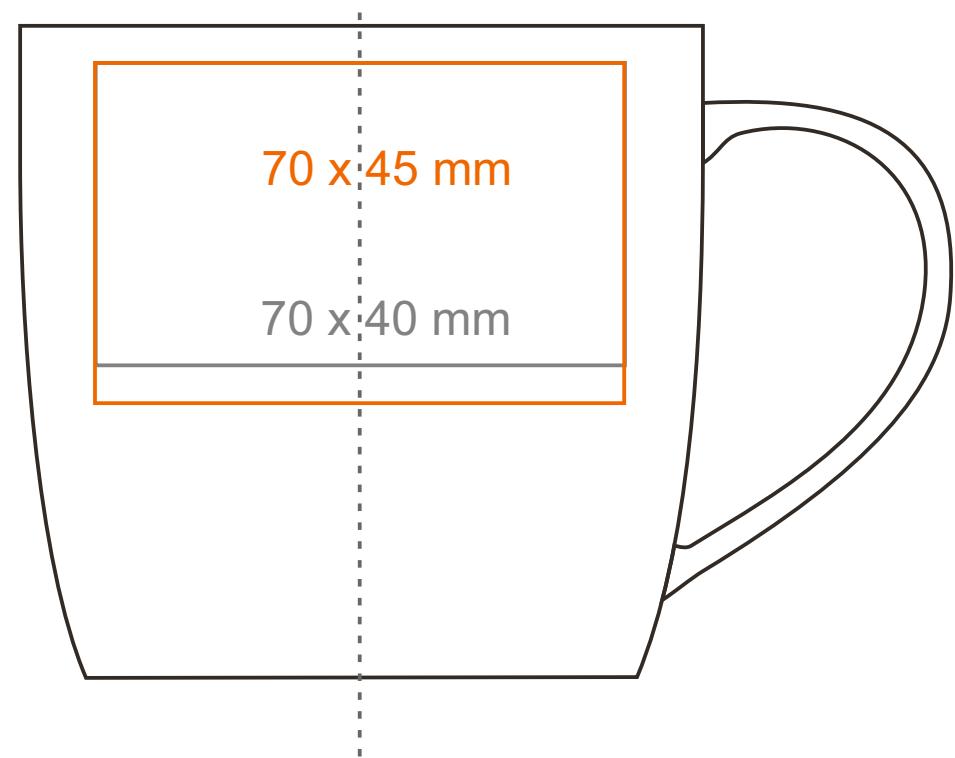

# M\_137 Handy Cool

320 ml / h: 85 mm / Ø 90 mm

Imprint on the handle  
 Imprint on the inside  
 Imprint on the bottom inside  
 Imprint on the bottom outside

- 50 x 10 mm
- 50 x 20 mm
- Ø 40 mm
- Ø 45 mm